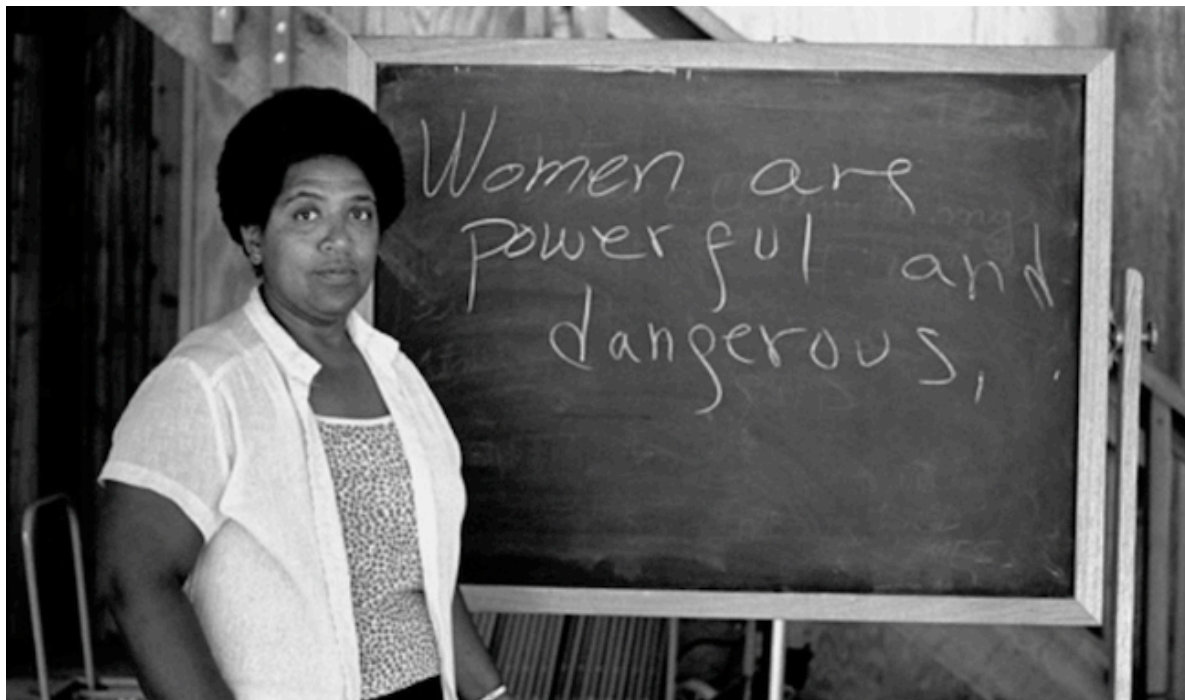

Sister Outsider

December 9, 2016-January 29, 2017

Opening reception Friday, December 9, 6-9

“In order to perpetuate itself, every oppression must corrupt or distort those various sources of power within the culture of the oppressed that can provide energy for change.”

Underdonk is pleased to announce Sister Outsider, a show of protest and solidarity, featuring artists working in a range of media, who all belong to communities that have been directly threatened by Donald Trump’s divisive campaign rhetoric, his intended policies, and his preposterous and unconscionable cabinet appointments.

The exhibition borrows its name from poet and activist Audre Lorde’s powerful and apposite compilation of essays and speeches, originally published in 1984. The texts date from 1976-1984, and raise awareness around issues of homophobia, racism, ageism, classism, sexism, and heterosexism. Lorde’s writing varies in tone, moving from anger directed at oppressive systems designed to benefit only the inveterate white male

patriarchy, to frustration with the activists around her, fighting “between ourselves over who is the more oppressed, instead of seeing those areas in which our causes are the same.”¹ Lorde is ardently hopeful, and writes beautifully about her certainty that oppressed classes can wield enormous power and effect lasting change, but that first we must acknowledge and celebrate—rather than ignore or fear—our many differences.